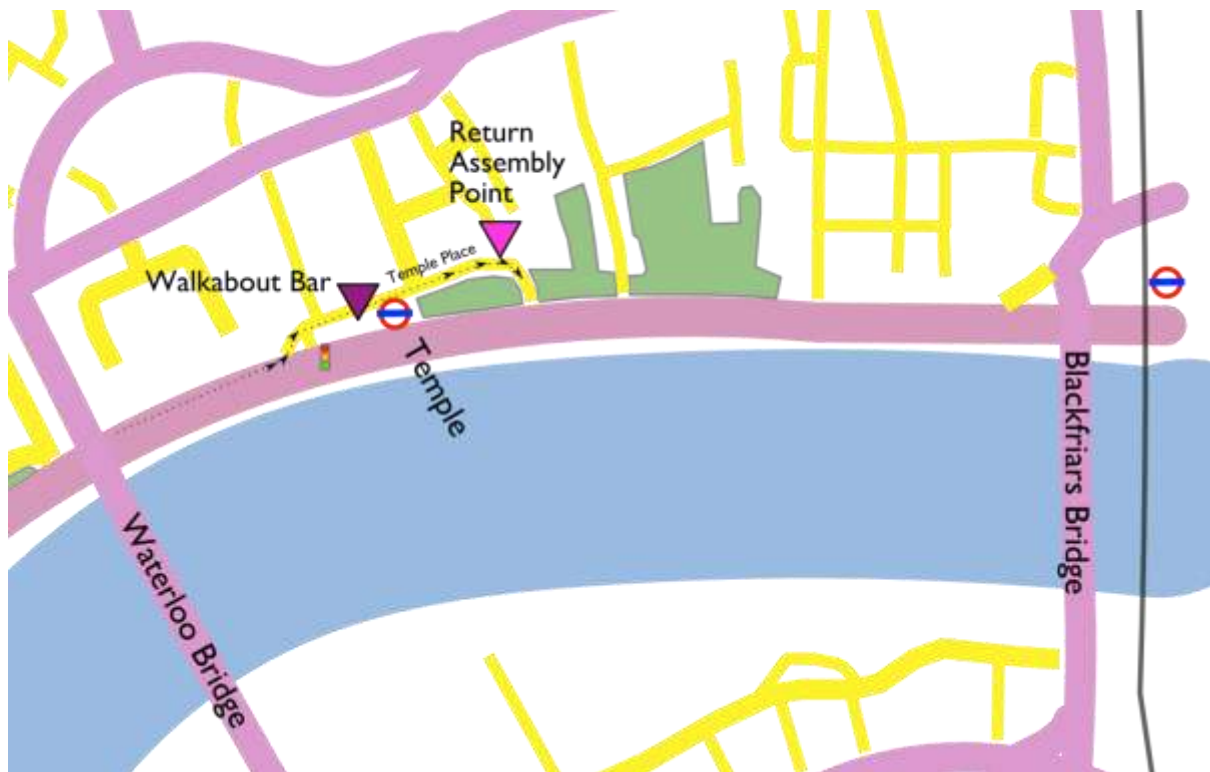

## LCC “Love London, Go Dutch” Big Ride Saturday 28<sup>th</sup> April

Feeder ride from Tower Hamlets – meet opposite Stepney Green Tube station 09.45 for 10.00 departure.

Big Ride assembles at 11.00 in Hyde Park

For return ride to Tower Hamlets please meet at Victoria Embankment Gardens beside Temple station as shown on the map below, for a picnic (weather permitting) for about 45 minutes and then depart. Arrangements will be confirmed on the day.